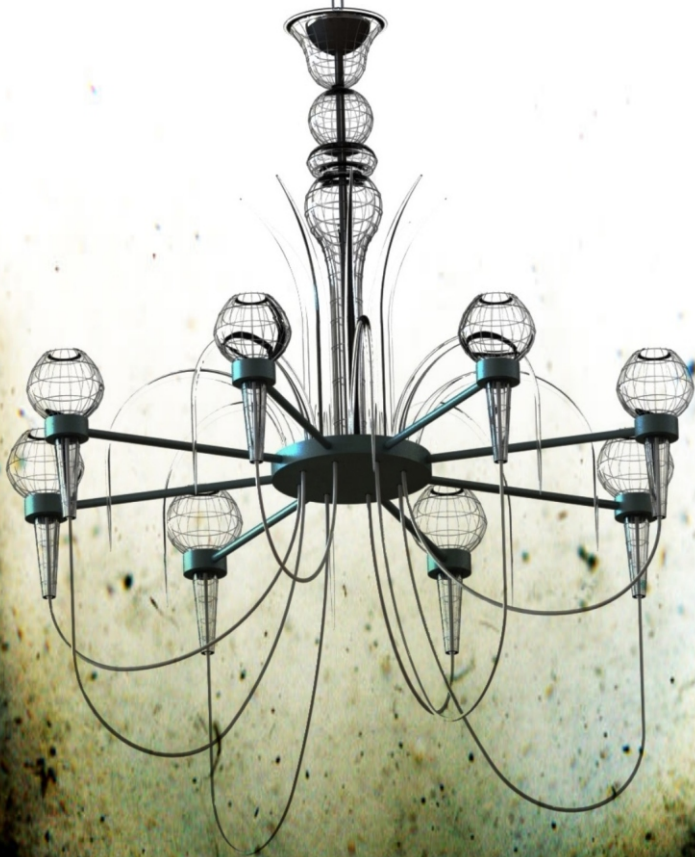

USHER

design by ENRICO CORRADINI

USHER

THE NEW MURANO GLASS CHANDELIER
INSPIRED BY THE POEMS OF
EDGAR ALLAN POE

DESIGN BY
ENRICO CORRADINI

PRODUCED BY
LIGHT4

“..during the whole of a dull, dark, and soundless day in the autumn of the year, when the clouds hung oppressively low in the heavens, I had been passing alone, on horseback, through a singularly dreary tract of country; and at length found myself, as the shades of the evening drew on, within view of the melancholy House of Usher..”

VERNISSAGE 09-09-18 h18,00

solo show from september 9th to 16th
San Marco, 1586 - 1588, Frezzeria, VENICE - ITALY

EMPRESA®