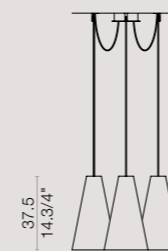

[En] → Lampshades in PVC completed with cotton fabric available in 8 colours. Structure in white painted metal.

[It] → Paralumi in PVC traslucido accoppiato con tessuto di cotone negli otto colori disponibili. Montatura in metallo verniciato bianco.

3 x E27 SUITABLE FOR LED LAMPS

COMPO 6L

6 x E27 SUITABLE FOR LED LAMPS

COMPO 9L

9 x E27 SUITABLE FOR LED LAMPS

COMPO 12L

12 x E27 SUITABLE FOR LED LAMPS

symbols

energy label

label A

COMPO 3L

COMPO 6L

COMPO 9L

COMPO 12L