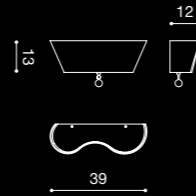

DAISY

/ DESIGN BY
FEDERICA SUMAN

AP 40

2 x max 15W E27 FLUO
E27 SUITABLE FOR LED LAMPS

SO 60

3 x max 70W E27 HALO
3 x max 20W E27 FLUO
E27 SUITABLE FOR LED LAMPS

SO 90

4 x max 70W E27 HALO
4 x max 23W E27 FLUO
E27 SUITABLE FOR LED LAMPS