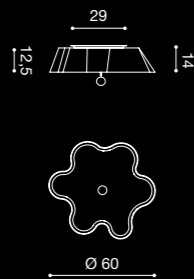

4 x max 70W E27 HALO
4 x max 23W E27 FLUO
E27 SUITABLE FOR LED LAMPS

PL 60