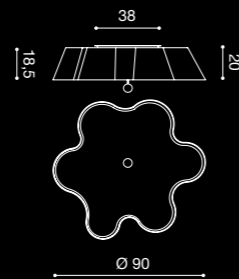

3 x max 52W E27 HALO
3 x max 20W E27 FLUO
E27 SUITABLE FOR LED LAMPS

PL 90

4 x max 70W E27 HALO
4 x max 23W E27 FLUO
E27 SUITABLE FOR LED LAMPS