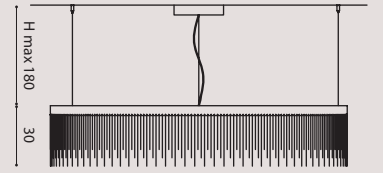

ECLISSE SO Ø150

ECLS0150
bronze/ bronzo

ECLS0150NE
black/ nero

ECLS01500
gold/ oro