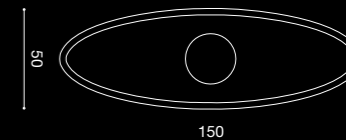

PL Ø30

PL Ø50

PL Ø100

PL Ø150

PL Ø50L

PL OVAL 90x30

PL OVAL 120x40

PL OVAL 150x50

SO Ø30

SO Ø50

SO Ø100

SO Ø150

SO OVAL 90x30

SO OVAL 120x40

SO OVAL 150x50

9W LED 3000°K
760 lm

16W LED 3000°K
1360 lm

32W LED 3000°K
2720 lm

50W LED 3000°K
4250 lm

30W LED 3000°K
2850 lm

22W LED 3000°K
1870 lm

30W LED 3000°K
2560 lm

38W LED 3000°K
3230 lm

PL RE 90x30