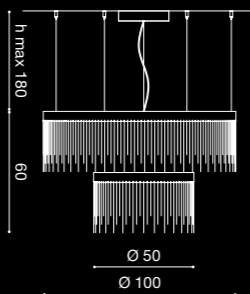

16W LED 3000°K
1360 lm

32W LED 3000°K
2720 lm

50W LED 3000°K
4250 lm

30W LED 3000°K
2850 lm

22W LED 3000°K
1870 lm

30W LED 3000°K
2560 lm

38W LED 3000°K
3230 lm

PL RE 90x30

PL RE 120x40

PL RE 150x50

SO COMPO Ø100

48W LED 3000°K
4080 lm

SO COMPO Ø150

98W LED 3000°K
8330 lm

AP

6W LED 3000°K
510 lm