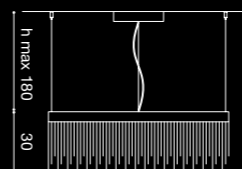

25W LED 3000°K
2150 lm

35W LED 3000°K
2960 lm

44W LED 3000°K
3740 lm

Label B