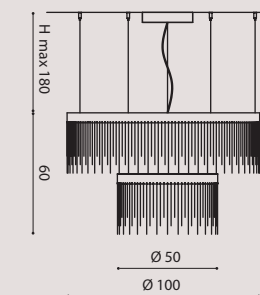

ECLPL50LNE
black/ nero

ECLPL50LO
gold/ oro

30W LED 3000°K
2850 lm

ECLISSE COMPO Ø100

ECLS0100C
bronze/ bronzo

ECLS0100CNE
black/ nero

ECLS0100CO
gold/ oro

48W LED 3000°K
5020 lm