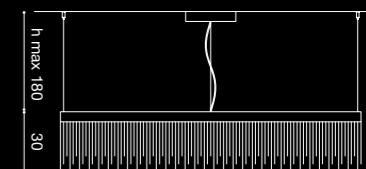

SO RE 90x30

25W LED 3000°K
2150 lm

SO RE 120x40

35W LED 3000°K
2960 lm

SO RE 150x50

44W LED 3000°K
3740 lm

Label B

ECLISSE