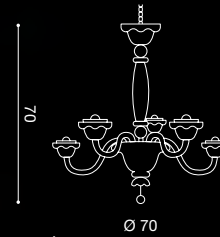

196

Label A

AP 2L

2 x max 42W E14 HALO
2 x max 11W E14 FLUO
E14 SUITABLE FOR LED LAMPS

197

**MAN
N** DESIGN
BY ARCHIVIO
STORICO

MANIN

/ DESIGN BY
ARCHIVIO STORICO

5L

5 x max 42W E14 HALO
5 x max 11W E14 FLUO
E14 SUITABLE FOR LED LAMPS

6L

6 x max 42W E14 HALO
6 x max 11W E14 FLUO
E14 SUITABLE FOR LED LAMPS

Label A

MANIN

/ DESIGN BY
ARCHIVIO STORICO

Label A