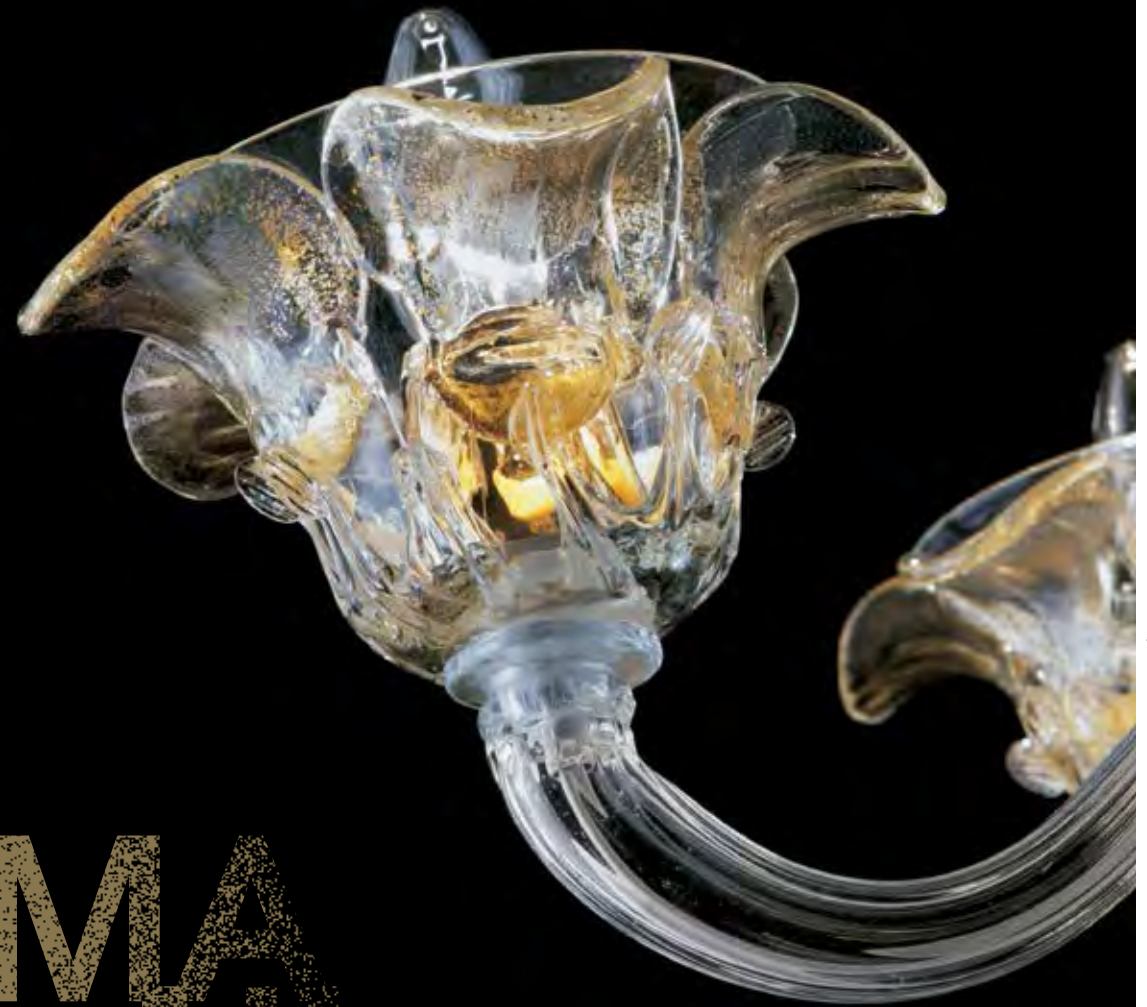

196

Label A

AP 2L

2 x max 42W E14 HALO
2 x max 11W E14 FLUO
E14 SUITABLE FOR LED LAMPS

197

**MAN
N** DESIGN
BY ARCHIVIO
STORICO

MANIN

/ DESIGN BY
ARCHIVIO STORICO

5L

5 x max 42W E14 HALO
5 x max 11W E14 FLUO
E14 SUITABLE FOR LED LAMPS

6L

6 x max 42W E14 HALO
6 x max 11W E14 FLUO
E14 SUITABLE FOR LED LAMPS

Label A

MANIN

/ DESIGN BY
ARCHIVIO STORICO

Label A