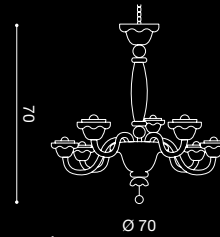

196

Label A

AP 2L

2 x max 42W E14 HALO
2 x max 11W E14 FLUO
E14 SUITABLE FOR LED LAMPS

197

**MAN
N** DESIGN
BY ARCHIVIO
STORICO

MANIN

/ DESIGN BY
ARCHIVIO STORICO

5L

5 x max 42W E14 HALO
5 x max 11W E14 FLUO
E14 SUITABLE FOR LED LAMPS

6L

6 x max 42W E14 HALO
6 x max 11W E14 FLUO
E14 SUITABLE FOR LED LAMPS

Label A

MANIN

/ DESIGN BY
ARCHIVIO STORICO

Label A